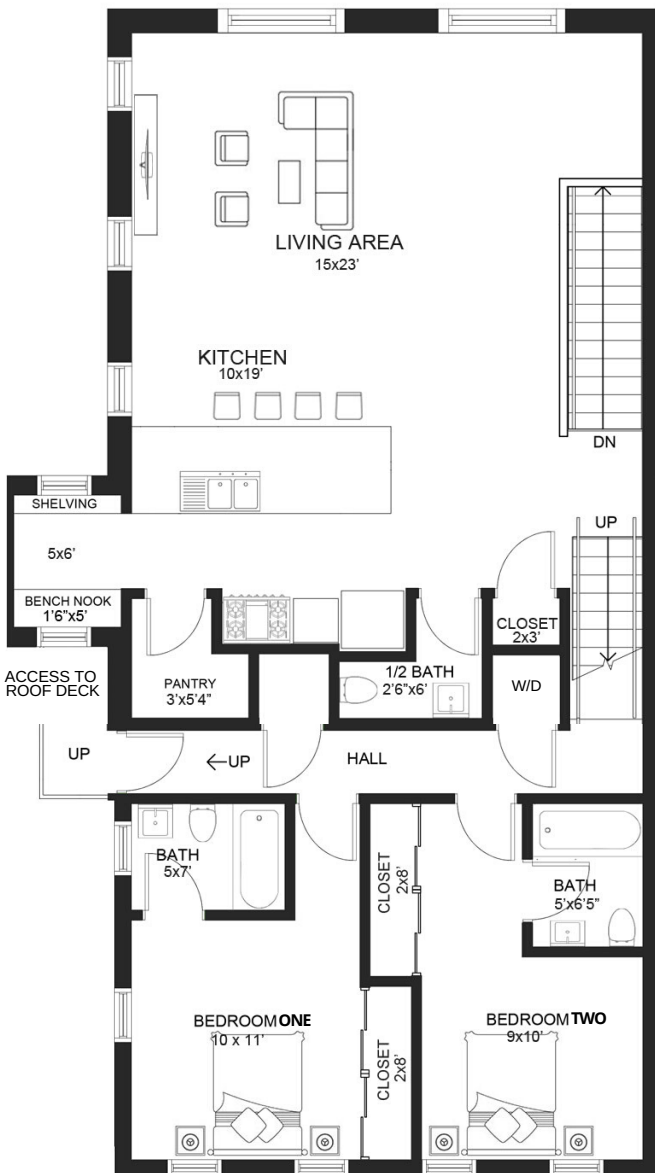

the flats

SHANNON COLLECTIVE

2 Bedrooms
2.5 Bathrooms
1,340 Square Feet
Roof Deck
Private Parking

unit
#2

2306 Shannon
Place SE

DISTRICT LIVING.

East of the River

Disclaimer: This floor plan including any furniture, fixture measurements and dimensions is approximate and for illustrative purpose only.