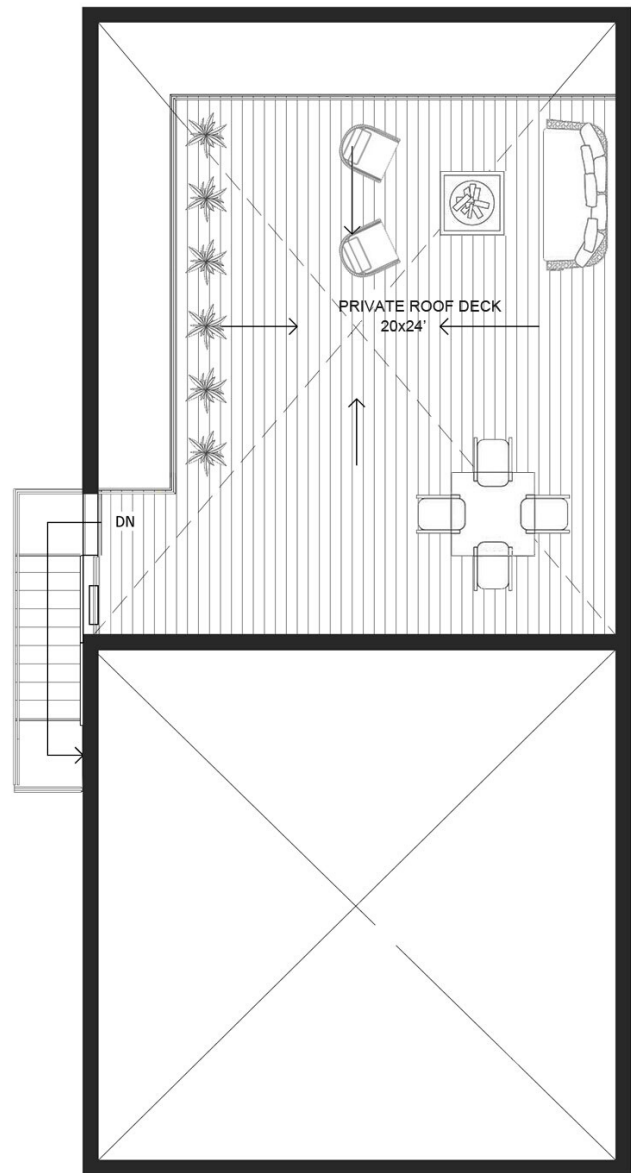

the flats

SHANNON COLLECTIVE

2 Bedrooms
2.5 Bathrooms
1,340 Square Feet
Roof Deck
Private Parking

unit
#2

2306 Shannon
Place SE

DISTRICT LIVING.

East of the River

Disclaimer: This floor plan including any furniture, fixture measurements and dimensions is approximate and for illustrative purpose only.