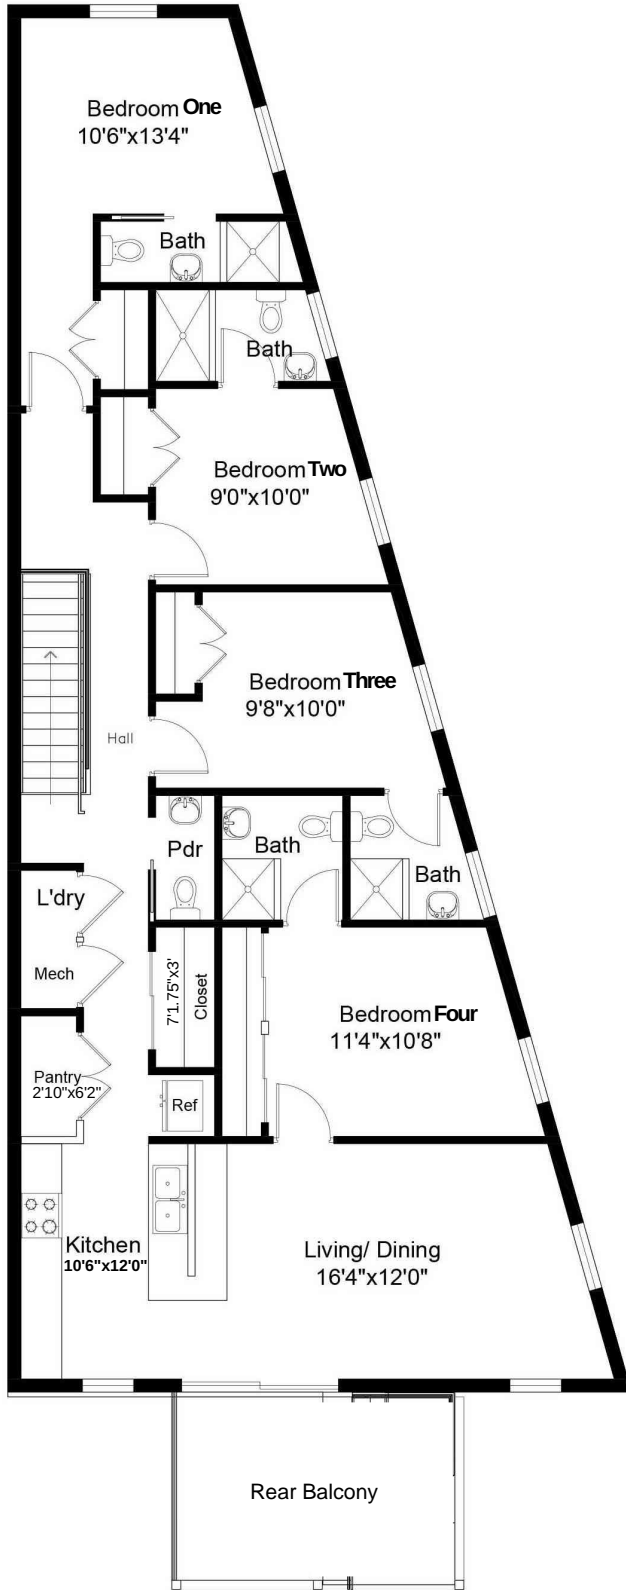

club shannon

#CO-LIVING

4 Bedrooms
4.5 Bathrooms
1,476 Square Feet
Rear Balcony
*Parking for rent

unit #2
2302 Shannon Place SE

DISTRICT LIVING.

East of the River

Disclaimer: This floor plan including any furniture, fixture measurements and dimensions is approximate and for illustrative purpose only.