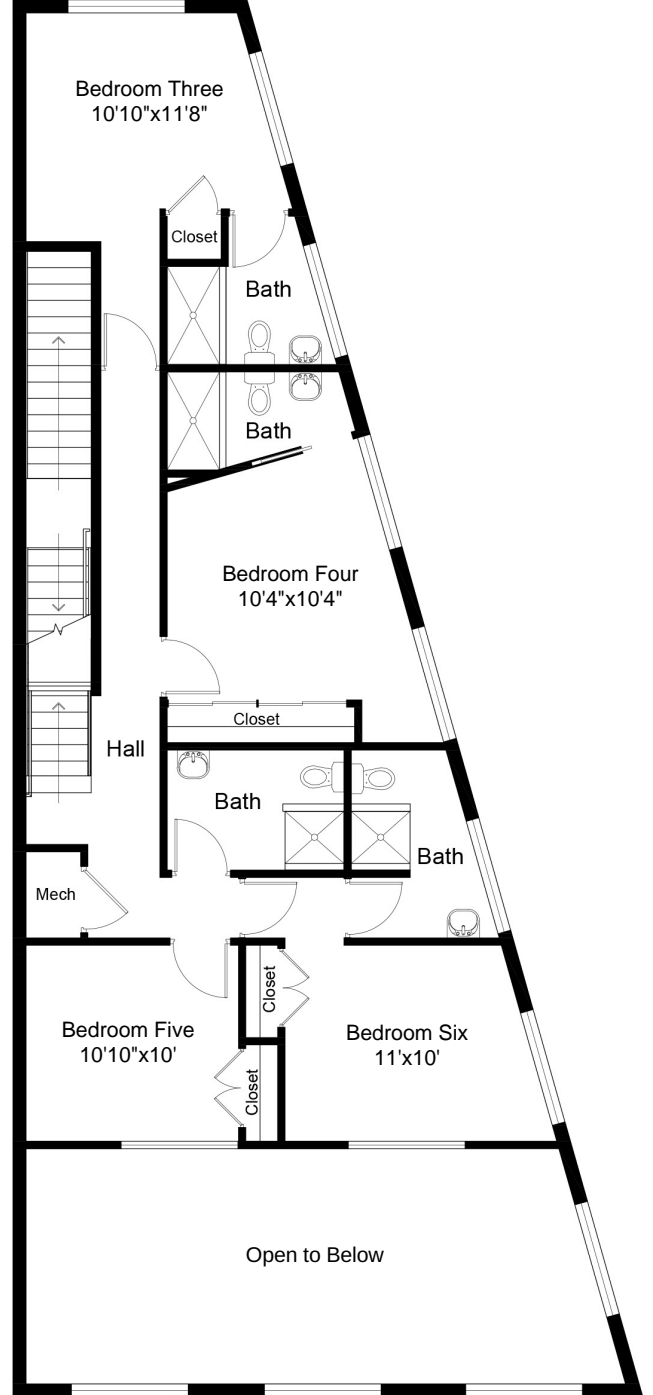

club shannon

#CO-LIVING

6 Bedrooms
5.5 Bathrooms
1,377 Square Feet
Private Patio
*Parking for rent

unit #1
2302 Shannon Place SE

DISTRICT LIVING.

East of the River

Disclaimer: This floor plan including any furniture, fixture measurements and dimensions is approximate and for illustrative purpose only.