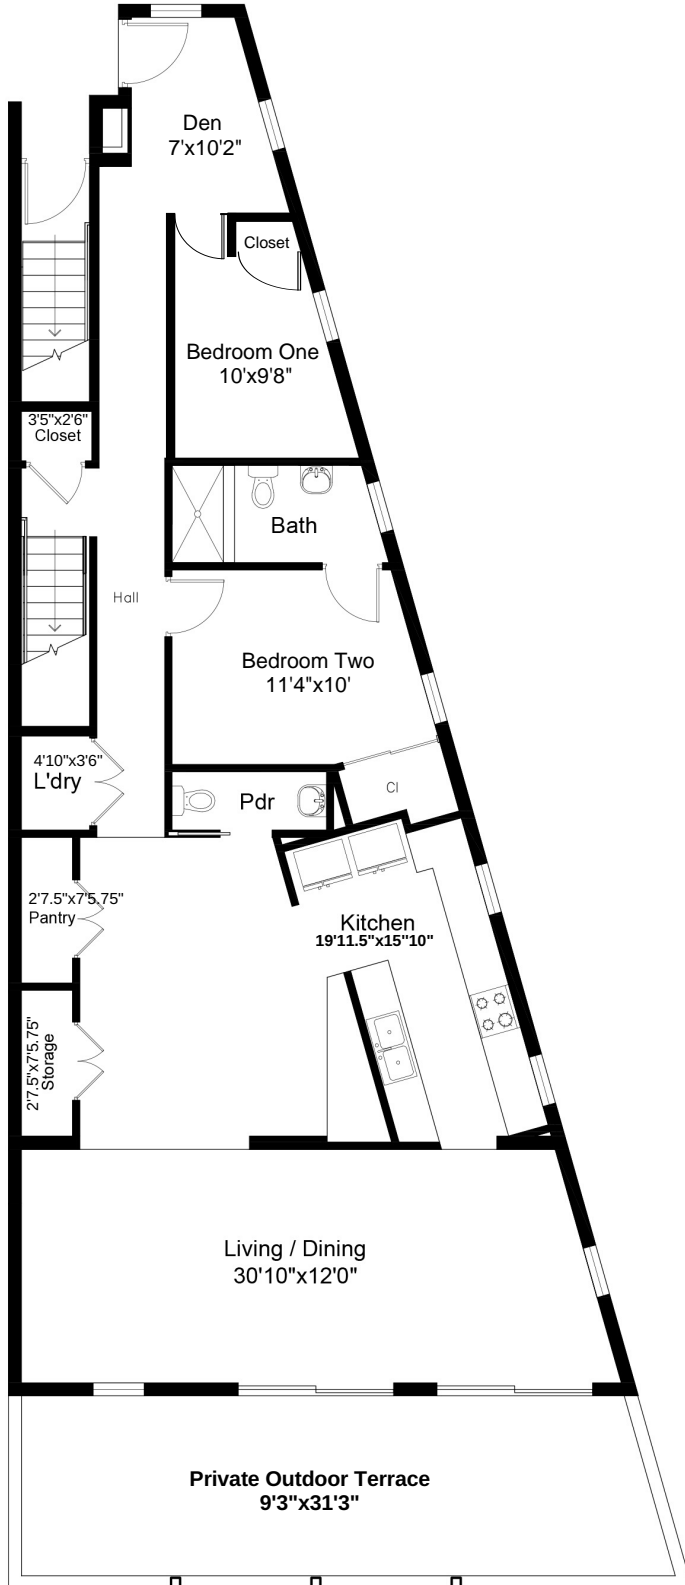

club shannon

#CO-LIVING

6 Bedrooms
5.5 Bathrooms
1,377 Square Feet
Private Patio
*Parking for rent

unit #1
2302 Shannon Place SE

DISTRICT LIVING.

East of the River

Disclaimer: This floor plan including any furniture, fixture measurements and dimensions is approximate and for illustrative purpose only.